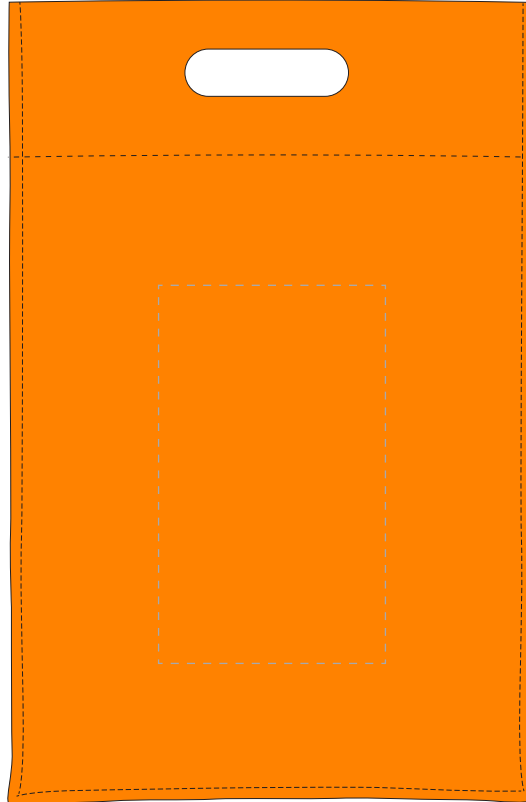

Your Ref:

Quantity:

Product Code: QB0523

Our Ref:

Version: 1

Product Colour: AMBER

PRINTING CONCERNS:

We stock this item in the following colours

**PANTONE REFERENCE(S)**
 Full colour printing

ARTWORK SCALE 25%

Product Image for visualisation
- colours may vary

The dashed line is to demonstrate print area and will not appear on your printed item

PLEASE NOTE:

To proceed, please approve visual via the online system.

ARTWORK SCALE 100%
Max print area: 120mm x 200mm